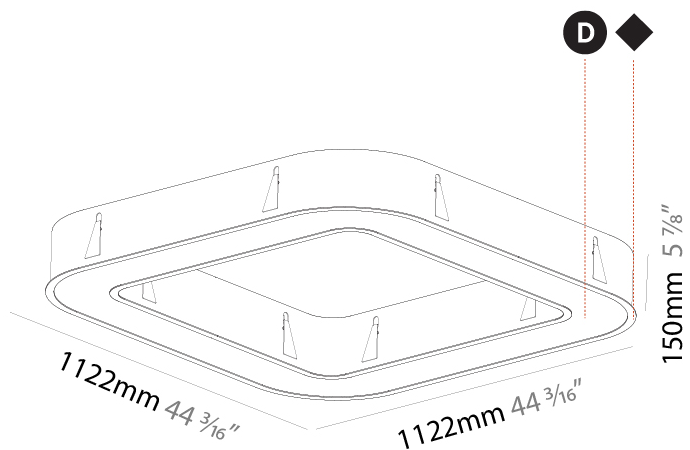

GENERAL

Series: Glorious
Subseries: Glorious Quantum
Brand: Prolicht
Division: Architectural
Mounting Type: Recessed
Mounting Location: Ceiling
Subcategory: Ambient

PHYSICAL

Shape: Square
Length (mm): 1122
Length (in): 44 ³/₁₆
Width (mm): 1122
Width (in): 44 ³/₁₆
Height (mm): 150
Height (in): 5 ⁷/₈
Min. Recessing Depth (mm): 160
Min. Recessing Depth (in): 6 ⁵/₁₆
Light Distribution: Direct
Weight (kg): 16.085
Weight (lbs): 35.39
Diffuser: PMMA - Opal or Micro-Prism
Fixture Finish: SSR / BKV / CWI / CRY / HAB / UFT / ITA / RUA / FTG / MYG / LOD / PUS / FRO / FUP / KIA / POP / BLS / SPG / MEY / GOH / GUM / CHC / COM / ABZ / JAG / OBR / MOS / ROR
Fixture Material: Aluminum

ELECTRICAL

Lamp Type: LED (Zhaga Standard)
Input Wattage (W): 60
Total Output Wattage (W): 48 / 38.4 (3500K)
Dimming: Non-Dimming / Phase Dimming (120Vac only) / 0-10V Dimming
Driver Included: Yes
Driver Location: Integrated
Driver Type: Constant Current - 120 / 277Vac
Driver Class: Class 2
Input Voltage (V): 120 - 277
Constant Current (MA): 350 / 1200 (3500K)

LED

Color Temperature (°K): 3000 / 3500 / 4000
Max. Delivered Lumen (lm): 5540 / 5733 / 5850
CRI: >80 CRI
Efficiency (%): 65
Lamp Life (hrs): 50000

OPTICAL

RATINGS AND CERTIFICATIONS

Certified By: Certified for North American Standards
IP rating: IP20